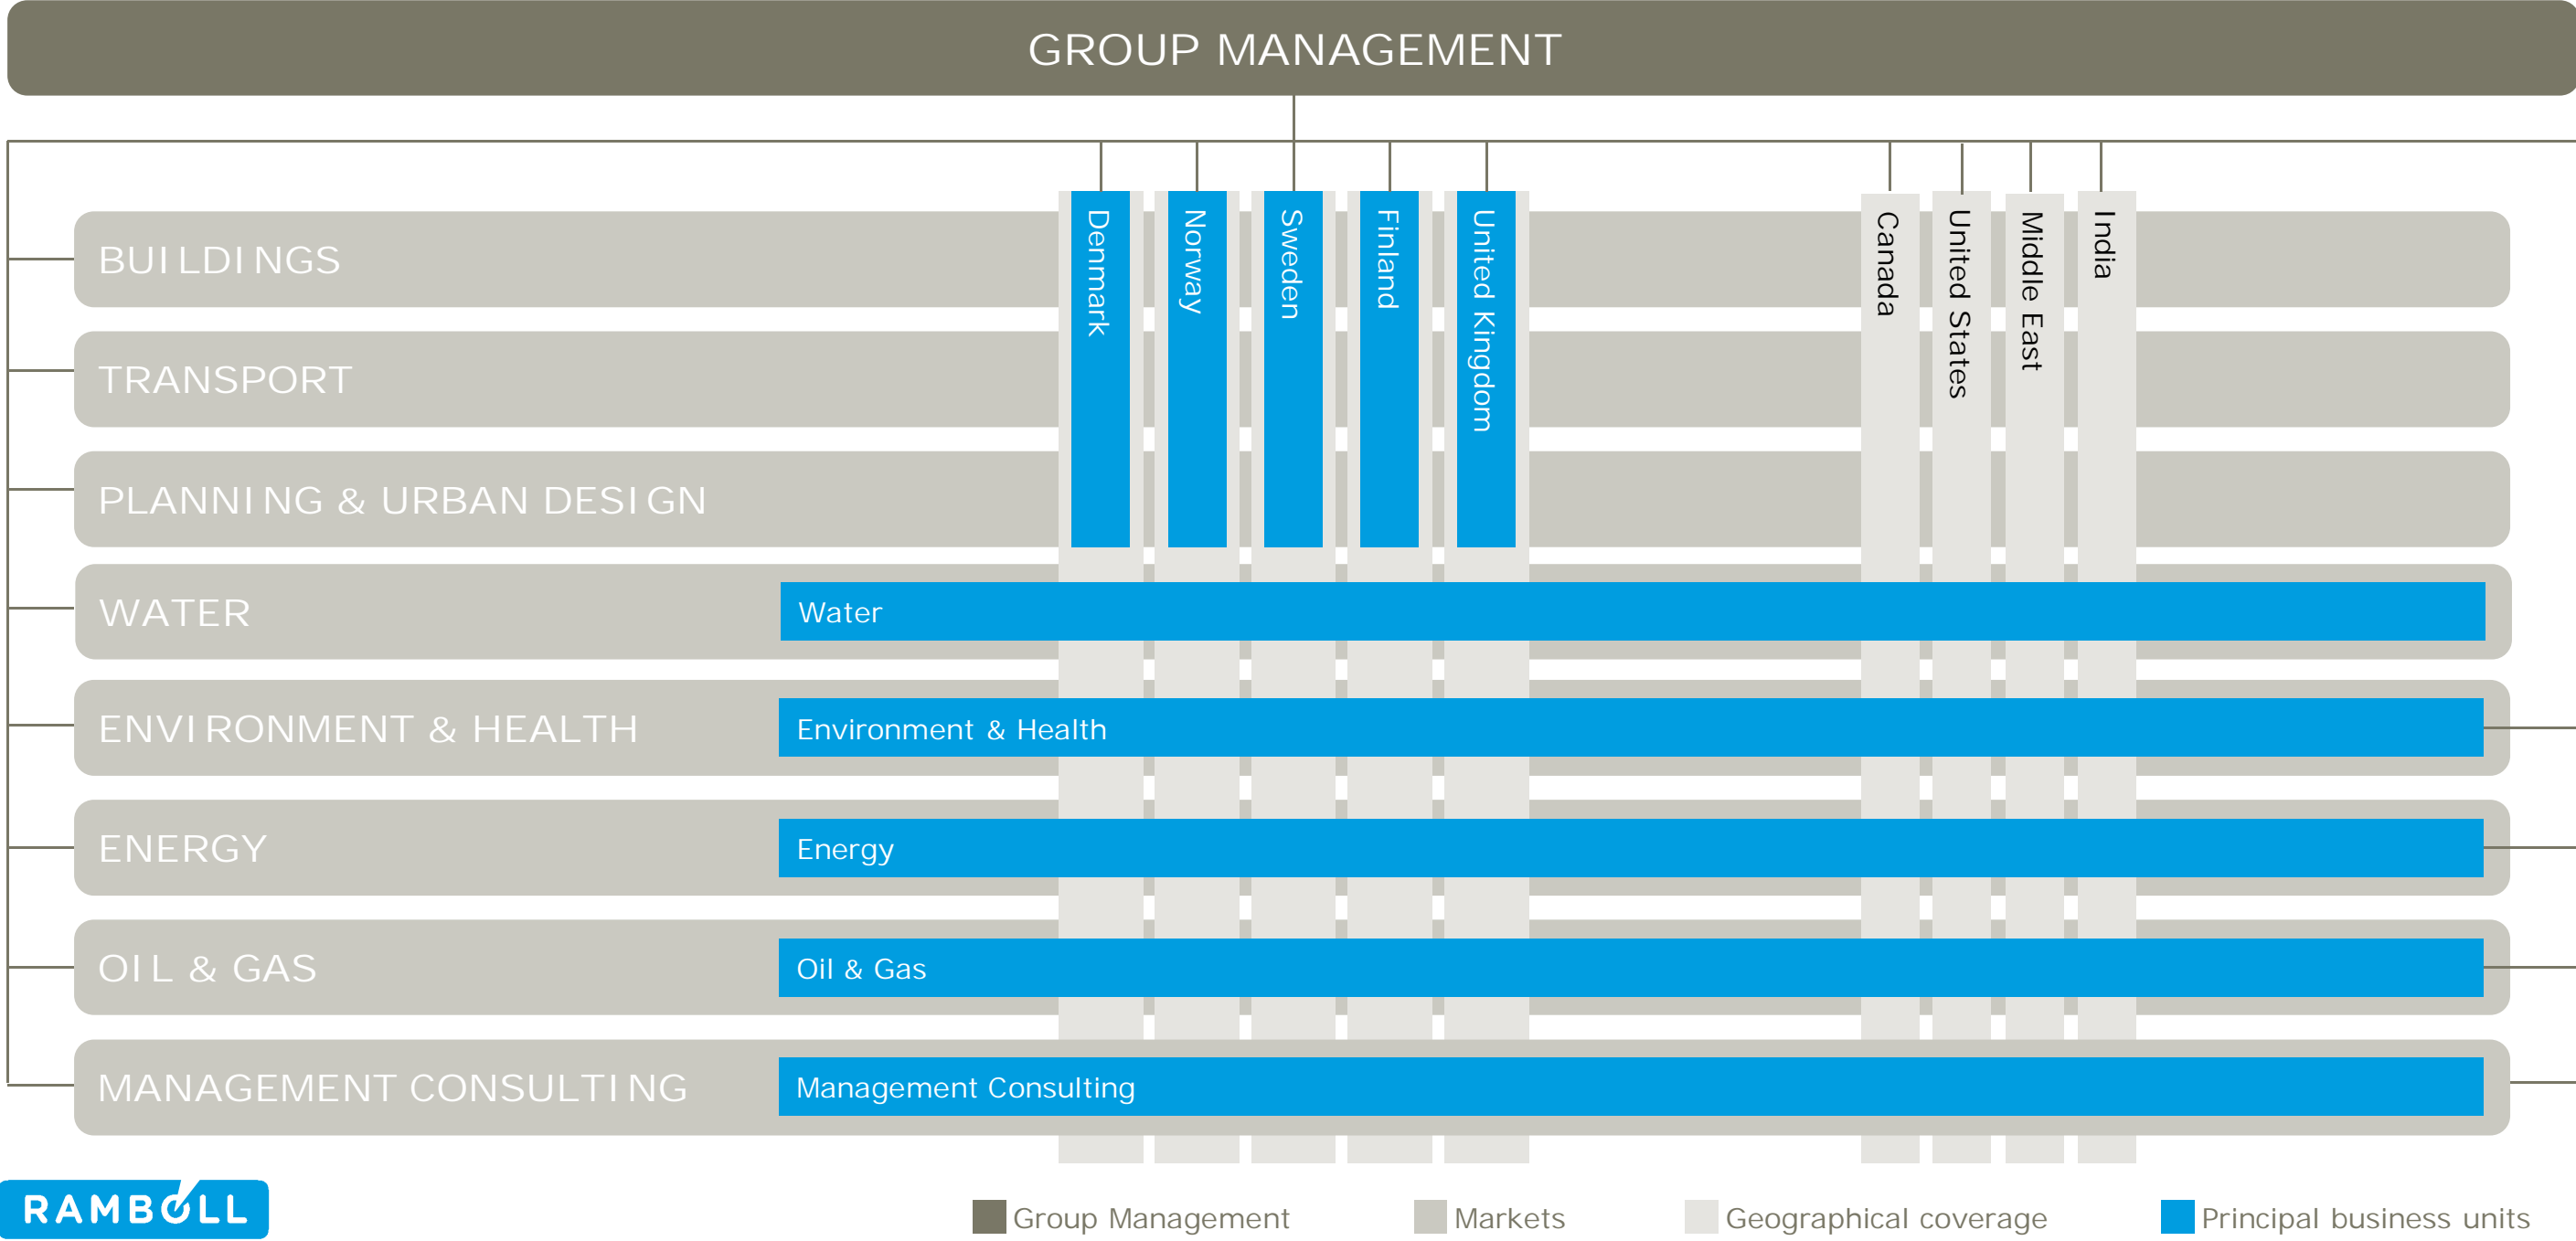

RAMBOLL ORGANIZATION